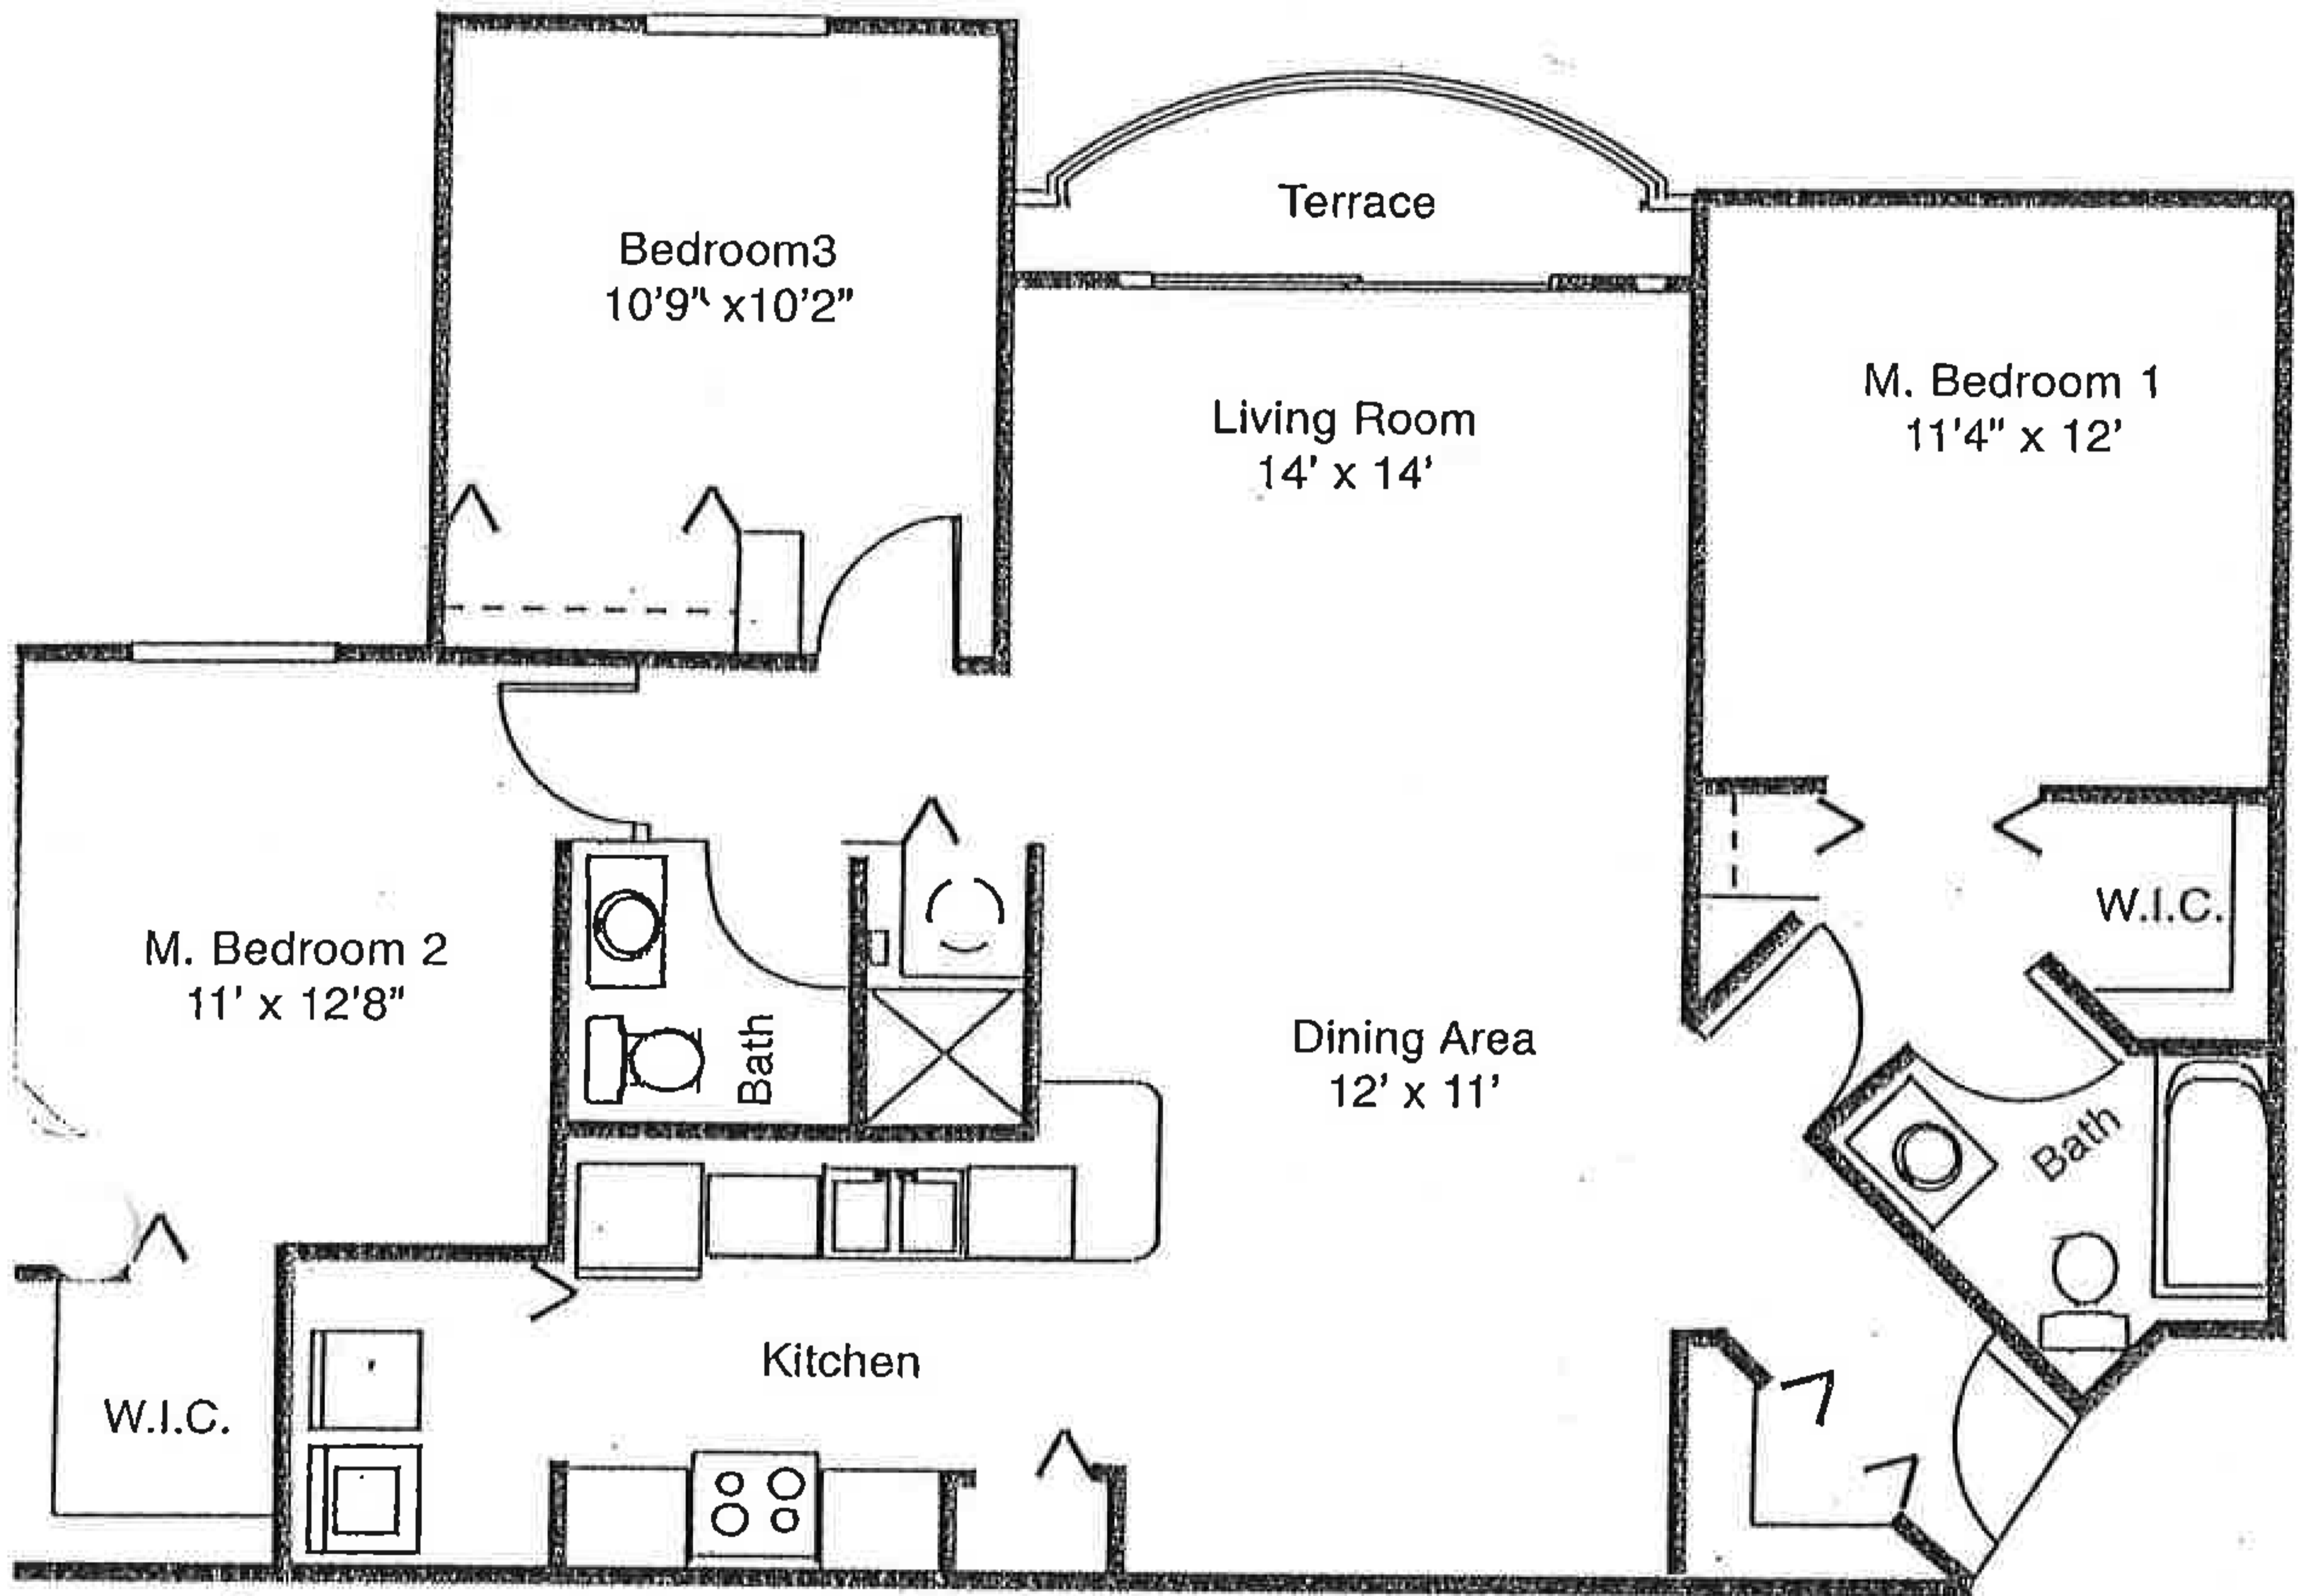

Marquesa

Three Bedroom /Two Bath

Air Conditioned Space	1218 sq. ft.
Terrace	27 sq. ft.
<hr/> Total	<hr/> 1245 sq. ft.